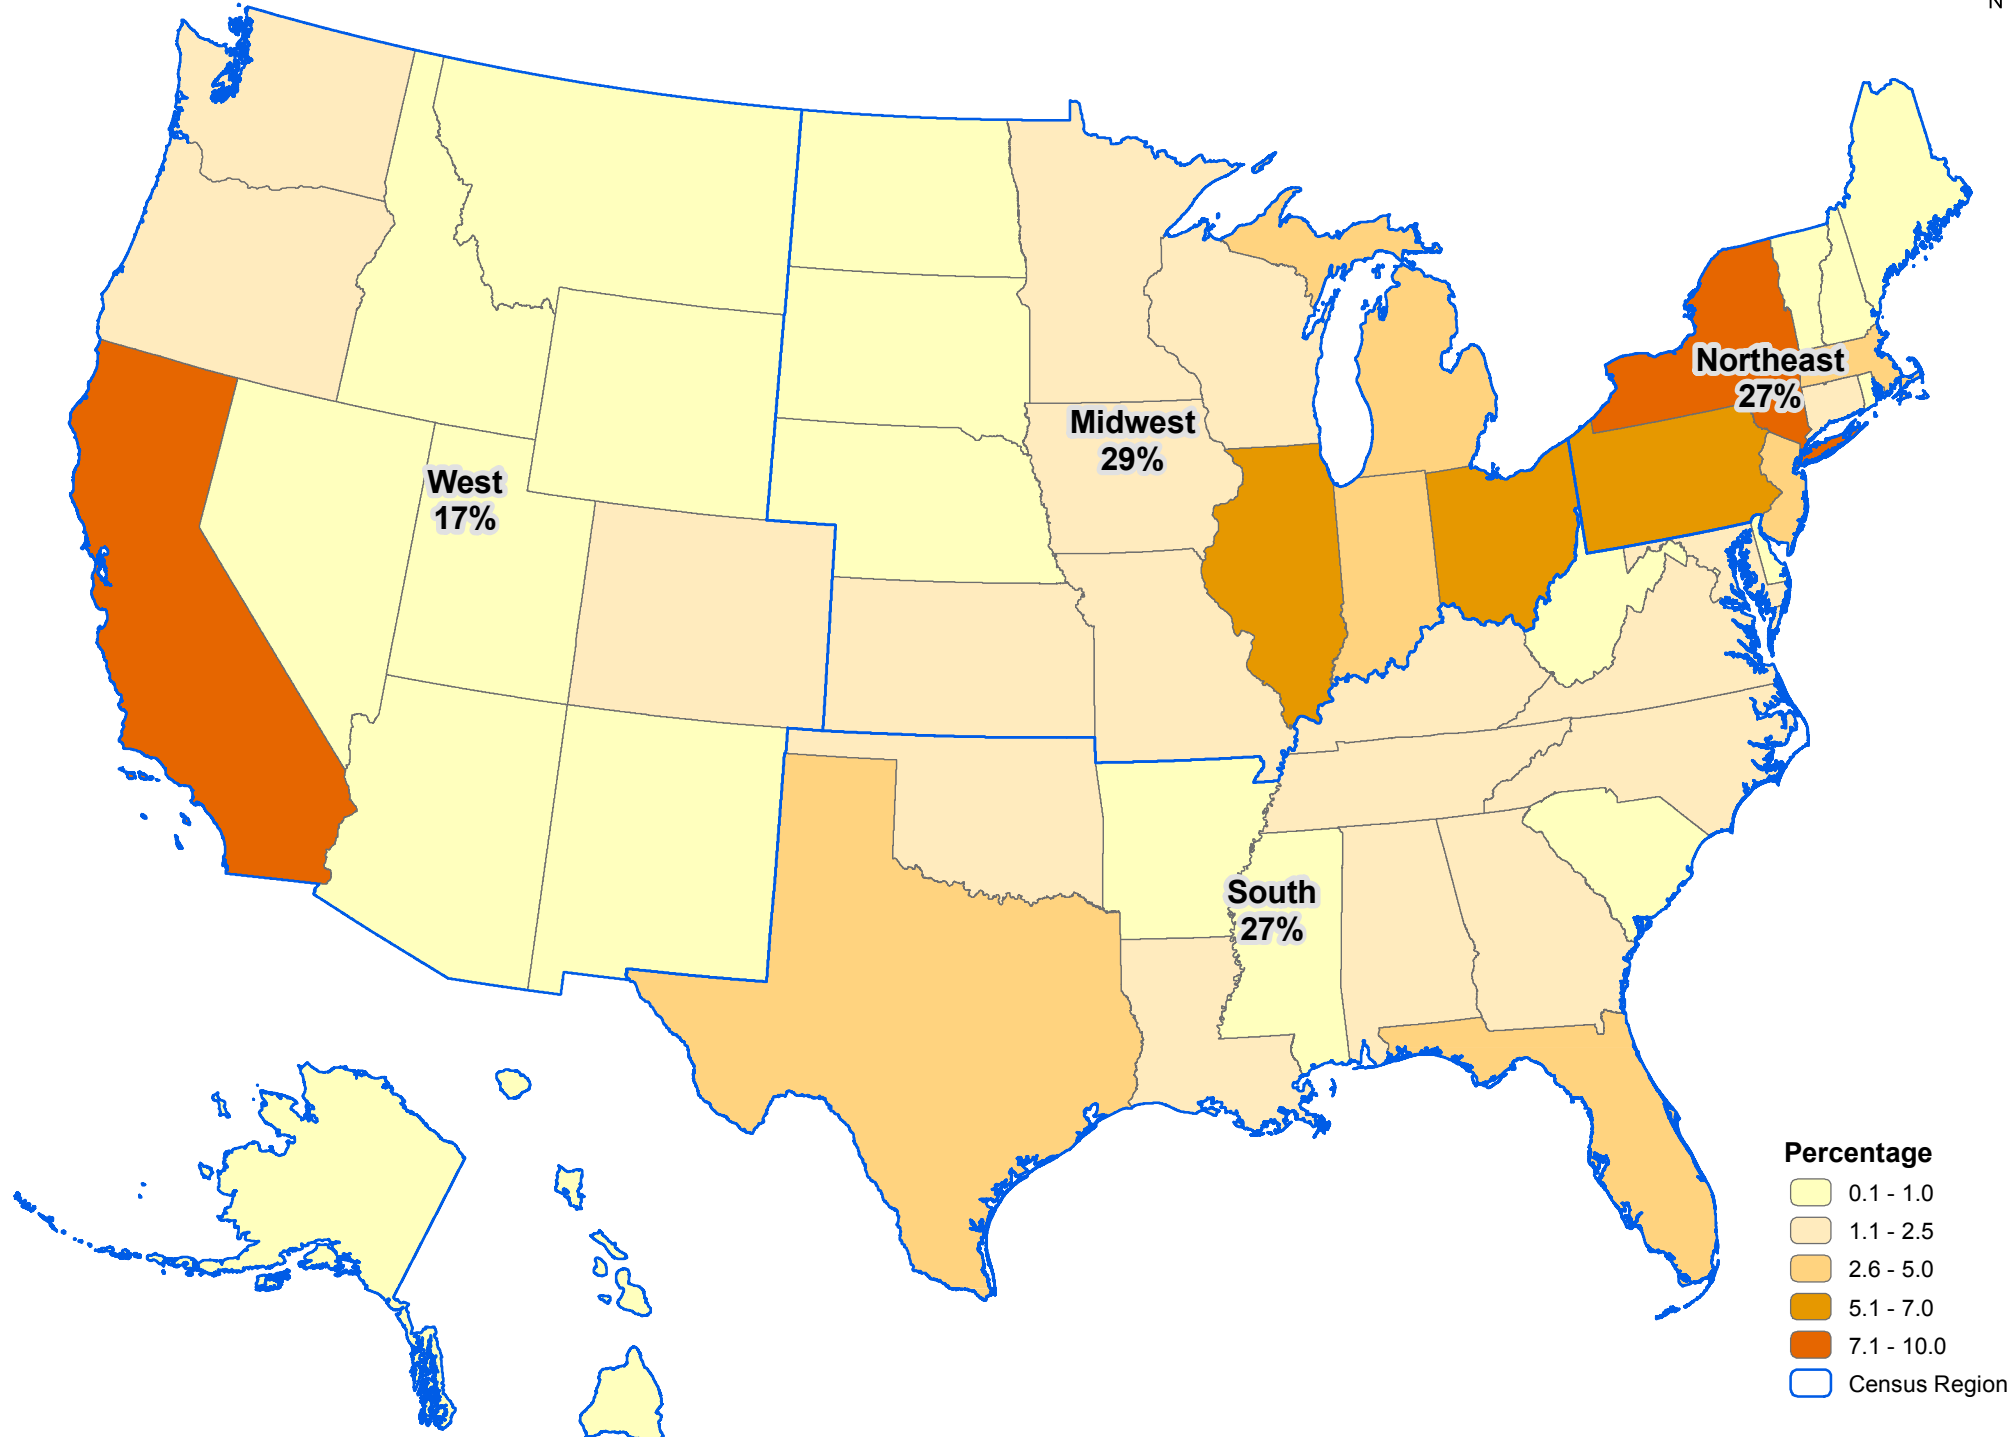

Percent of Total Veteran Population by State and Region: 1960

West
17%

Midwest
29%

South
27%

Northeast
27%

- Percentage**
-  0.1 - 1.0
 -  1.1 - 2.5
 -  2.6 - 5.0
 -  5.1 - 7.0
 -  7.1 - 10.0
 -  Census Region